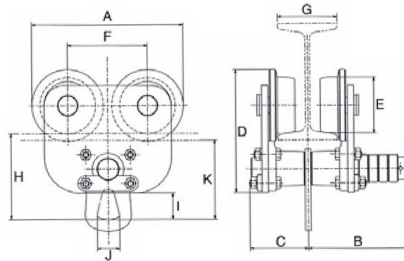

Capacity / Capacidad	A	B	C	D	E	F	H	I	J	K
1102 lb / 0.5 t	7.50 in / 191 mm	5.0 in / 127 mm	2.9 in / 74 mm	6.1 in / 155 mm	2.7 in / 69 mm	3.9 in / 99 mm	4.2 in / 107 mm	1.3 in / 33 mm	1.1 in / 33 mm	3.9 in / 99 mm
2204 lb / 1 t	8.70 in / 221 mm	5.0 in / 127 mm	2.9 in / 74 mm	6.7 in / 170 mm	3.1 in / 79 mm	4.5 in / 114 mm	4.4 in / 112 mm	1.2 in / 30 mm	1.1 in / 28 mm	4.0 in / 102 mm
3527 lb / 1.5 t	10.2 in / 262 mm	5.6 in / 142 mm	3.7 in / 94 mm	8.1 in / 206 mm	3.8 in / 97 mm	5.3 in / 135 mm	5.9 in / 150 mm	2.0 in / 51 mm	1.5 in / 38 mm	5.5 in / 140 mm
4409 lb / 2 t	10.2 in / 260 mm	5.6 in / 142 mm	3.7 in / 94 mm	8.1 in / 206 mm	3.8 in / 97 mm	5.3 in / 135 mm	5.9 in / 150 mm	2.1 in / 53 mm	1.5 in / 38 mm	5.5 in / 140 mm
6944 lb / 3 t	11.3 in / 287 mm	5.7 in / 145 mm	3.8 in / 97 mm	9.4 in / 239 mm	4.5 in / 114 mm	5.9 in / 150 mm	7.1 in / 180 mm	2.5 in / 64 mm	1.9 in / 48 mm	6.6 in / 168 mm
11023 lb / 5 t	12.9 in / 328 mm	6.5 in / 165 mm	4.9 in / 124 mm	11.4 in / 290 mm	4.9 in / 124 mm	6.6 in / 167 mm	8.7 in / 221 mm	2.9 in / 74 mm	2.3 in / 58 mm	8.2 in / 208 mm
17636 lb / 8 t	17.0 in / 432 mm	6.5 in / 165 mm	7.0 in / 178 mm	13.0 in / 330 mm	6.2 in / 157 mm	8.6 in / 218 mm	9.6 in / 243 mm	3.9 in / 99 mm	3.1 in / 79 mm	9.1 in / 231 mm
22046 lb / 10 t	17.0 in / 432 mm	7 in / 178 mm		13.0 in / 330 mm	6.2 in / 157 mm	8.6 in / 218 mm	9.6 in / 243 mm	3.9 in / 99 mm	3.1 in / 79 mm	9.1 in / 231 mm
33069 lb / 15 t	22.8 in / 579 mm	9 in / 229 mm		18.2 in / 462 mm	7.7 in / 196 mm	11.6 in / 295 mm	10.7 in / 272 mm	3.3 in / 84 mm	3.7 in / 94 mm	9.7 in / 246 mm
44092 lb / 20 t	22.8 in / 579 mm	9 in / 229 mm		18.2 in / 462 mm	7.7 in / 196 mm	11.6 in / 295 mm	10.7 in / 272 mm	3.3 in / 84 mm	3.7 in / 94 mm	9.7 in / 246 mm

Detalles del Empaque

H Altura Muerta

12.52

Referential Images / Imágenes Referenciales
Specifications may change without notice / las especificaciones pueden cambiar sin previo aviso